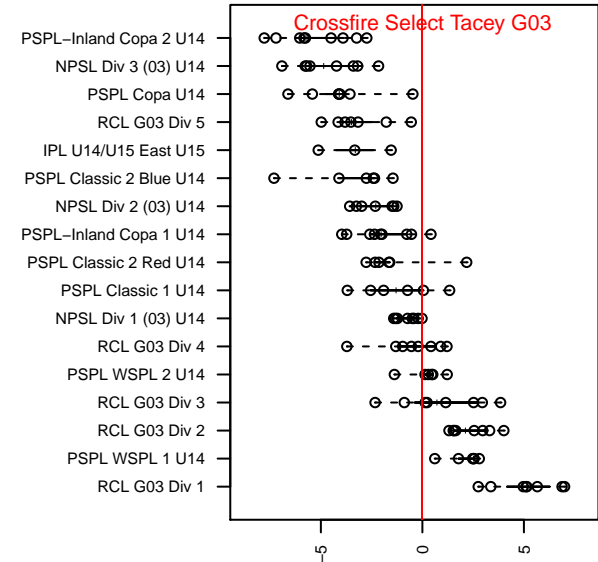

# Crossfire Select Tacey G03

Crossfire Select  
 Redmond, WA  
 G03 total strength=1195  
 attack=3.54 defense=4.36  
 fall league = NPSL Div 1 (03) U14  
 spr league = Win RCL G03 Div 5

alt names used:  
 Crossfire Select G03 Tacey  
 Crossfire Select G03 Tacey  
 Crossfire Select G03 Tacey Gold  
 CROSSFIRE SELECTG03 TACEY  
 CFS G03 – Gold – Tacey  
 CFS G03 – Gold – Tacey

Venues played:  
 2016 Snohomish United Invt Gold  
 2016 Crossfire Select U14  
 2016 Mt Hood Challenge U14 Premier  
 2016 NPSL Division 1 (03) U14  
 2016 Founders Cup G03 Div A  
 2016 Win RCL G03 Div 5

**Crossfire Select Tacey G03**  
 Dots are actual minus expected GF (blue circles) and GA (red triangles).  
 Blue line is smoothed change in attack strength. Red is smoothed change in defense strength.

**attack and defense variance (black dot)  
relative to other teams  
and top 10 in region**

**attack and defense rating  
relative to others at age  
and all opponents in last 13 months**

**Performance relative to 13 month average**